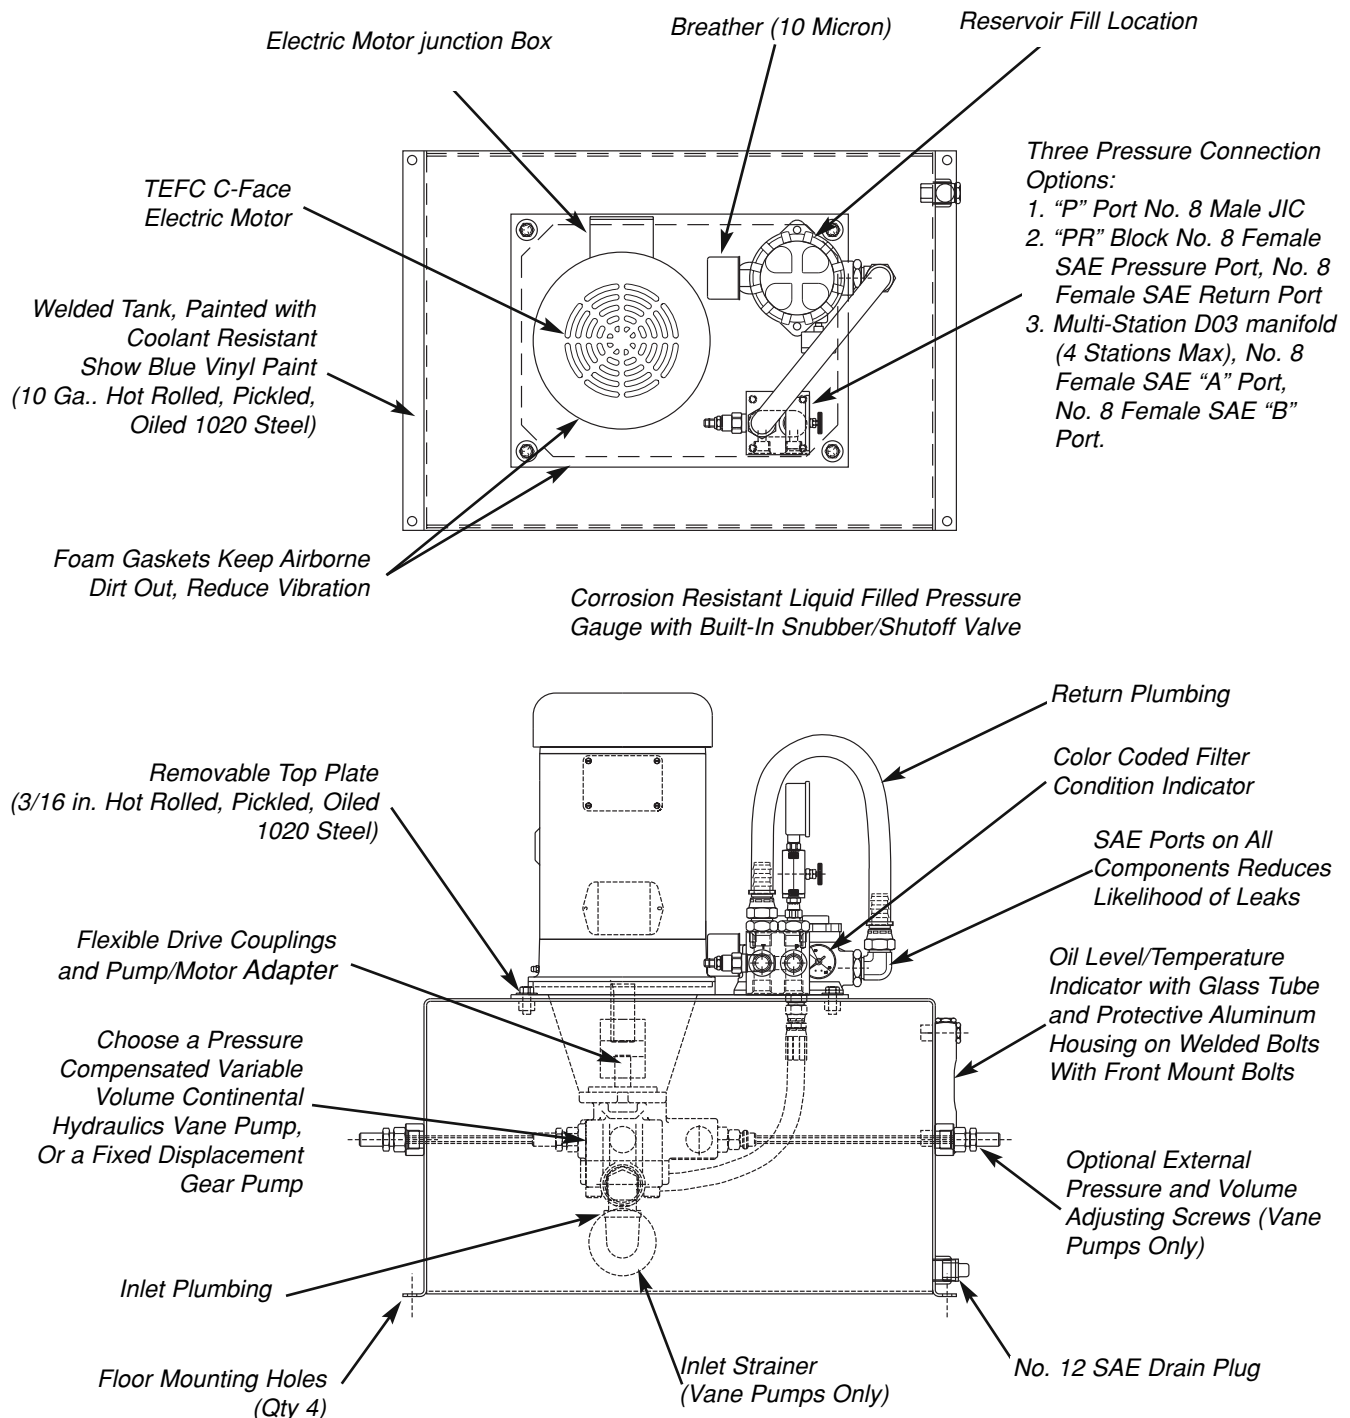

- PolyPac stocks all the components for you.
- You can apply your labels and stickers to customize the power unit.

- Reservoirs and top plates are completely assembled - no fabrication required.
- Everything is included - even the hardware.
- Build and modify at your facility to meet your customer's needs.
- Average assembly time, less than 2 hours.

## Little Champ™ Power Unit Kit Features